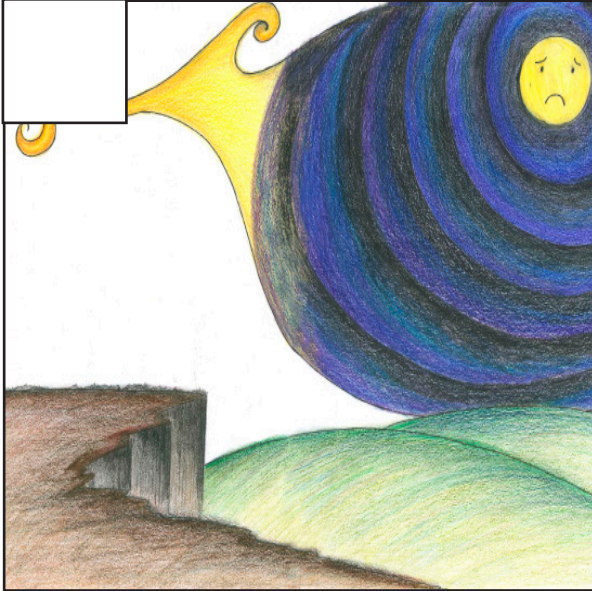

小試身手 — Star Baby

1. What did the sky at night look like in ancient times in the magical land?

2. What happened after the villagers ate the magical fruit?